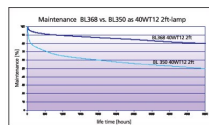

### TECHNICAL DRAWINGS

G13

max 25,78