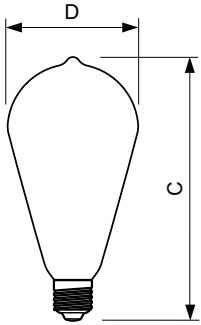

Product data

General Information		Power (Rated) (Nom)	
Cap-Base	E27 [E27]		7 W
RoHS mark	RoHS mark	Lamp Current (Nom)	60 mA
Nominal Lifetime (Nom)	15000 h	Wattage Equivalent	60 W
Switching Cycle	20000X	Starting Time (Nom)	0.5 s
Technical Type	7-60W	Warm Up Time to 60% Light (Nom)	0.5 s
		Power Factor (Nom)	0.5
		Voltage (Nom)	220-240 V
Light Technical		Temperature	
Color Code	827 [CCT of 2700K]	T-Case Maximum (Nom)	45 °C
Luminous Flux (Nom)	806 lm		
Luminous Flux (Rated) (Nom)	806 lm	Controls and Dimming	
Color Designation	Warm White (WW)	Dimmable	No
Correlated Color Temperature (Nom)	2700 K		
Luminous Efficacy (rated) (Nom)	115.00 lm/W	Mechanical and Housing	
Color Consistency	<6	Bulb Finish	Clear
Color Rendering Index (Nom)	80		
LLMF At End Of Nominal Lifetime (Nom)	70 %	Approval and Application	
		Energy Efficiency Label (EEL)	A++
Operating and Electrical			
Input Frequency	50 to 60 Hz		

Numerator - Quantity Per Pack	1
Numerator - Packs per outer box	10
Material Nr. (12NC)	929001387602
Net Weight (Piece)	0.048 kg

Dimensional drawing

Bulb ST64 230V 7-60W 806lm 2700K E27 ND

Product	D	C
CLA LEDBulb ND 7-60W E27 WW ST64 CL	64 mm	140 mm