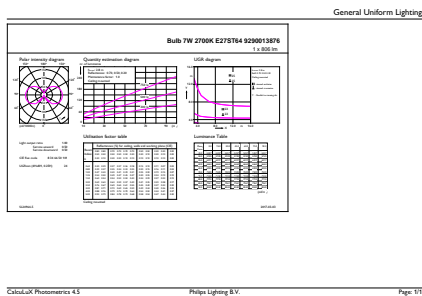

Photometric data

LEDbulb 60W E27 827 CL ST64 ND