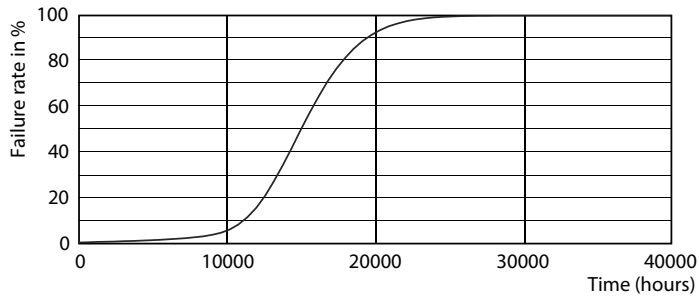

Product data

General Information		Power (Rated) (Nom)	
Cap-Base	E27 [E27]		7 W
RoHS mark	RoHS mark	Lamp Current (Nom)	60 mA
Nominal Lifetime (Nom)	15000 h	Wattage Equivalent	60 W
Switching Cycle	20000X	Starting Time (Nom)	0.5 s
Technical Type	7-60W	Warm Up Time to 60% Light (Nom)	0.5 s
		Power Factor (Nom)	0.5
		Voltage (Nom)	220-240 V
Light Technical		Temperature	
Color Code	827 [CCT of 2700K]	T-Case Maximum (Nom)	45 °C
Luminous Flux (Nom)	806 lm		
Luminous Flux (Rated) (Nom)	806 lm	Controls and Dimming	
Color Designation	Warm White (WW)	Dimmable	No
Correlated Color Temperature (Nom)	2700 K		
Luminous Efficacy (rated) (Nom)	115.00 lm/W	Mechanical and Housing	
Color Consistency	<6	Bulb Finish	Clear
Color Rendering Index (Nom)	80		
LLMF At End Of Nominal Lifetime (Nom)	70 %	Approval and Application	
		Energy Efficiency Label (EEL)	A++
Operating and Electrical			
Input Frequency	50 to 60 Hz		

Photometric data

LEDbulb 60W E27 827 CL ST64 ND

LEDbulb 60W E27 827 CL A60 ND

LEDbulb 60W E27 827 CL A60 ND

Classic filament LEDbulbs

Lifetime

LEDbulb 60W E27 827 CL A60 ND

LEDbulb 60W E27 827 CL A60 ND