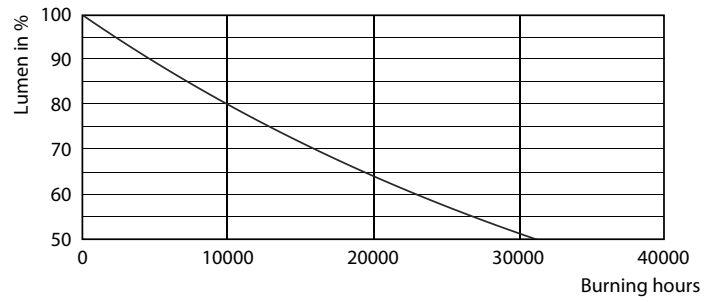

Product data

General Information		Power (Rated) (Nom)	
Cap-Base	E27 [E27]		7 W
RoHS mark	RoHS mark	Lamp Current (Nom)	60 mA
Nominal Lifetime (Nom)	15000 h	Wattage Equivalent	60 W
Switching Cycle	20000X	Starting Time (Nom)	0.5 s
Technical Type	7-60W	Warm Up Time to 60% Light (Nom)	0.5 s
		Power Factor (Nom)	0.5
		Voltage (Nom)	220-240 V
Light Technical		Temperature	
Color Code	827 [CCT of 2700K]	T-Case Maximum (Nom)	45 °C
Luminous Flux (Nom)	806 lm		
Luminous Flux (Rated) (Nom)	806 lm	Controls and Dimming	
Color Designation	Warm White (WW)	Dimmable	No
Correlated Color Temperature (Nom)	2700 K		
Luminous Efficacy (rated) (Nom)	115.00 lm/W	Mechanical and Housing	
Color Consistency	<6	Bulb Finish	Clear
Color Rendering Index (Nom)	80		
LLMF At End Of Nominal Lifetime (Nom)	70 %	Approval and Application	
		Energy Efficiency Label (EEL)	A++
Operating and Electrical			
Input Frequency	50 to 60 Hz		

Photometric data

LEDbulb 60W E27 827 CL ST64 ND

LEDbulb 60W E27 827 CL A60 ND

LEDbulb 60W E27 827 CL A60 ND

Classic filament LEDbulbs

Lifetime

LEDbulb 60W E27 827 CL A60 ND

LEDbulb 60W E27 827 CL A60 ND