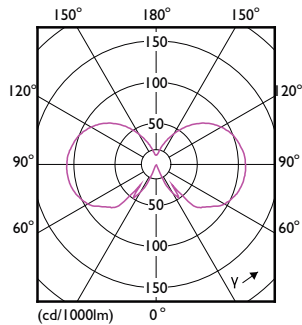

LEDbulb 60W E27 827 CL A60 ND