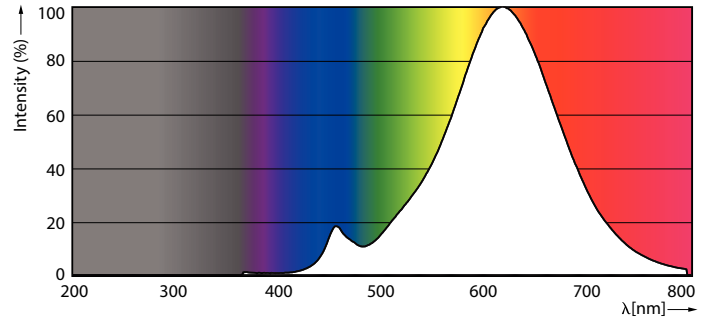

LEDbulb 60W E27 827 CL A60 ND