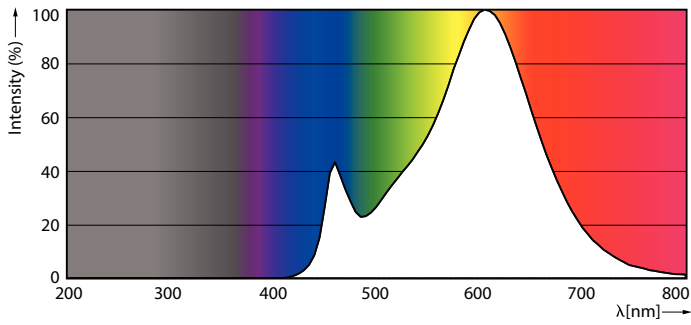

CorePro LED candles and lusters

Photometric data

LEDbulb 60W E14 827 FR B38