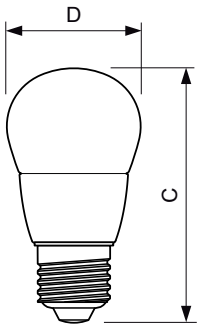

CorePro LED candles and lusters

Controls and Dimming

Dimmable	No

Mechanical and Housing

Bulb Finish	Frosted

Approval and Application

Energy Efficiency Label (EEL)	A++
Energy Consumption kWh/1000 h	7 kWh

Product Data

Full product code	871869670303800

Order product name	CorePro lustre ND 7-60W E27 827 P48 FR
EAN/UPC - Product	8718696703038
Order code	929001325302
Numerator - Quantity Per Pack	1
Numerator - Packs per outer box	10
Material Nr. (12NC)	929001325302
Net Weight (Piece)	0.072 kg

Dimensional drawing

Candle 230V 8-60W 806lm 2700K E27 ND FR

Product	D	C
CorePro lustre ND 7-60W E27 827 P48 FR	48 mm	93 mm