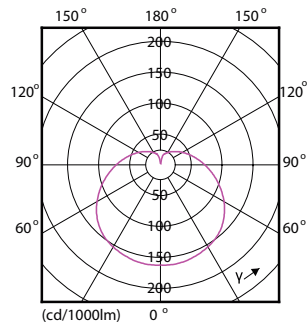

Photometric data

LEDbulb 60W E14 827 FR P48