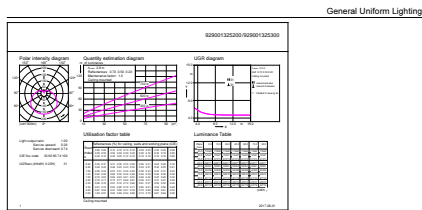

Photometric data

LEDbulb 60W E14 827 FR P48