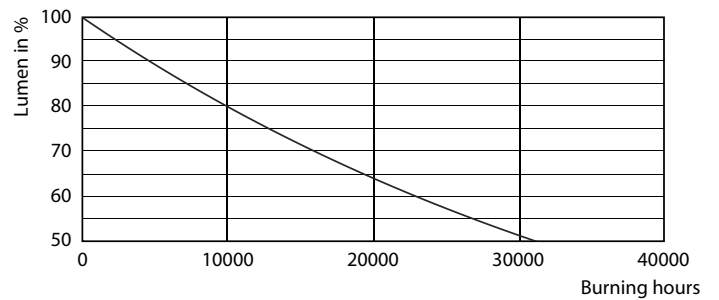

Product data

General Information	
Cap-Base	E27 [E27]
Nominal Lifetime (Nom)	15000 h
Switching Cycle	50000X
Technical Type	7-60W
Light Technical	
Color Code	827 [CCT of 2700K]
Luminous Flux (Nom)	806 lm
Luminous Flux (Rated) (Nom)	806 lm
Color Designation	Warm White (WW)
Correlated Color Temperature (Nom)	2700 K
Luminous Efficacy (rated) (Nom)	115.14 lm/W
Color Consistency	<6
Color Rendering Index (Nom)	80

Dimensional drawing

Candle 230V 8-60W 806lm 2700K E27 ND FR

Product	D	C
CorePro lustre ND 7-60W E27 827 P48 FR	48 mm	93 mm

Photometric data

CalcLux Photometrics 4.5 Philips Lighting B.V. Page: 1/1

LEDbulb 60W E14 827 FR P48

CorePro LED candles and lusters

Photometric data

LEDbulb 60W E14 827 FR B38

Lifetime

LEDbulb 60W E14 827 FR B38

LEDbulb 60W E14 827 FR B38