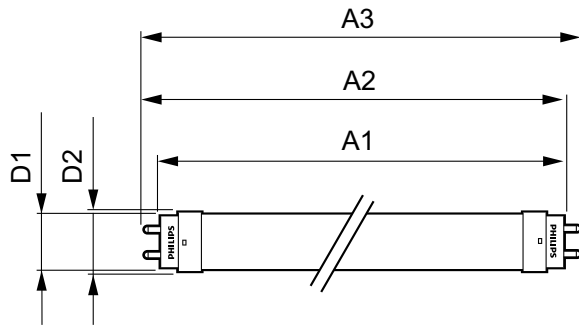

CorePro LEDtube EM/Mains T8

Energy Efficiency Label (EEL)	A+
Approval Marks	CE marking RoHS compliance KEMA Keur certificate
Energy Consumption kWh/1000 h	15 kWh
Product Data	
Full product code	871869671109500
Order product name	CorePro LEDtube 1200mm 14.5W865
EAN/UPC - Product	8718696711095

Order code	929001338902
Numerator - Quantity Per Pack	1
Numerator - Packs per outer box	10
Material Nr. (12NC)	929001338902
Net Weight (Piece)	0.215 kg

Warnings and Safety

- NOTES: The overall energy efficiency and light distribution of any installation that uses these lamps are determined by the design of the installation.

Dimensional drawing

TLED 4ft 14.5-36W 1600lm 6500K G13 Ess

Product	D1	D2	A1	A2	A3
CorePro LEDtube 1200mm 14.5W865	25.7 mm	28 mm	1198 mm	1205 mm	1212 mm

Photometric data