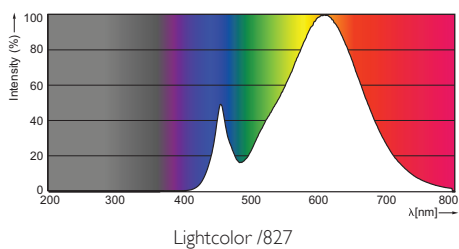

Photometric data

© 2015 Koninklijke Philips N.V. (Royal Philips)
All rights reserved.

Specifications are subject to change without notice. Trademarks are the property of Koninklijke Philips N.V. (Royal Philips) or their respective owners.

www.philips.com/lighting

2015, June 17
data subject to change