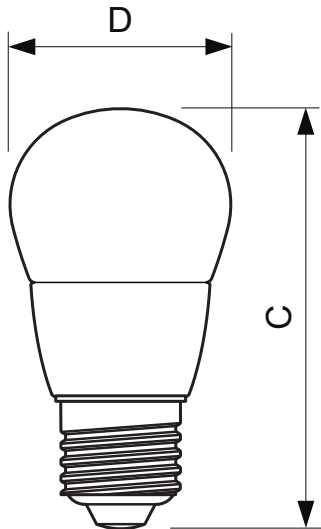

• Measuring Conditions

Switching cycle	50000X
-----------------	--------

• Product Dimensions

Overall Length C	93 mm
Diameter D	48 mm

• Product Data

Order code	929001140102
Full product code	929001140102
Full product name	MASTER LEDluster DT 4-25W E27 P48 CL
Order product name	MAS LEDluster DT 4-25W E27 P48 CL
Pieces per pack	1
Packing configuration	10
Packs per outerbox	10

PHILIPS

MASTER LEDluster

Bar code on pack - EAN1 8718696453803
Bar code on outerbox - EAN3 8718696453810

Logistic code(s) - 12NC 929001140102
Net weight per piece 0.072 kg

Dimensional drawing

MASTER LEDluster DT 4-25W E27 P48 CL

Product	C (Norm)	D (Norm)
LED DT 4-25W E27 P48 CL	93	48

E27

Photometric data

© 2015 Koninklijke Philips N.V. (Royal Philips)
All rights reserved.

Specifications are subject to change without notice. Trademarks are the property of Koninklijke Philips N.V. (Royal Philips) or their respective owners.