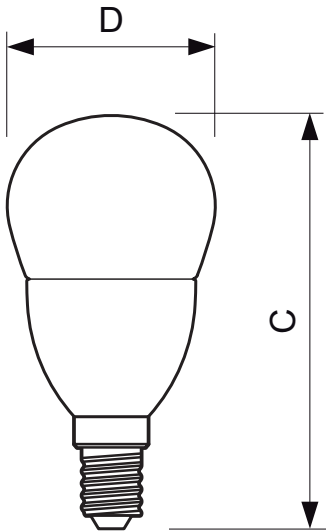

• Measuring Conditions

Switching cycle	50000X
-----------------	--------

• Product Dimensions

Overall Length C	95 mm
Diameter D	48 mm

• Product Data

Order code	929001140002
Full product code	929001140002
Full product name	MASTER LEDluster DT 4-25W E14 P48 CL
Order product name	MAS LEDluster DT 4-25W E14 P48 CL
Pieces per pack	1
Packing configuration	10
Packs per outerbox	10

PHILIPS

MASTER LEDluster

Bar code on pack - EAN1 8718696453780
Bar code on outerbox - EAN3 8718696453797

Logistic code(s) - 12NC 929001140002
Net weight per piece 0.072 kg

Dimensional drawing

MASTER LEDluster DT 4-25W E14 P48 CL

Product	C (Norm)	D (Norm)
LED DT 4-25W E14 P48 CL	95	48

E14

Photometric data

© 2015 Koninklijke Philips N.V. (Royal Philips)
All rights reserved.

Specifications are subject to change without notice. Trademarks are the property of Koninklijke Philips N.V. (Royal Philips) or their respective owners.