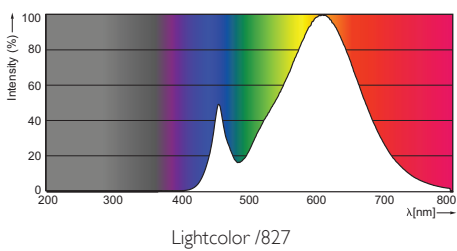

Product data

• General Characteristics

Cap-Base	E14
Bulb	P48
Bulb Finish	Clear
Rated Lifetime (hours)	25000 hr
Nominal Lifetime hours	25000 hr

• Light Technical Characteristics

Color Code	WW
Color Designation (text)	Warm White
Luminous Flux	250 Lm
Color rendering index	80
Luminous Efficacy Lamp	65 Lm/W
Color Temperature	2200-2700 K [CCT 2200K-2700K]
Rated Luminous Flux	250 Lm
LLMF - end nominal lifetime	70 %
Colour consistency	6 steps

Product	C (Norm)	D (Norm)
LED DT 4-25W E14 P48 CL	95	48

E14

Photometric data

© 2015 Koninklijke Philips N.V. (Royal Philips)
All rights reserved.

Specifications are subject to change without notice. Trademarks are the property of Koninklijke Philips N.V. (Royal Philips) or their respective owners.