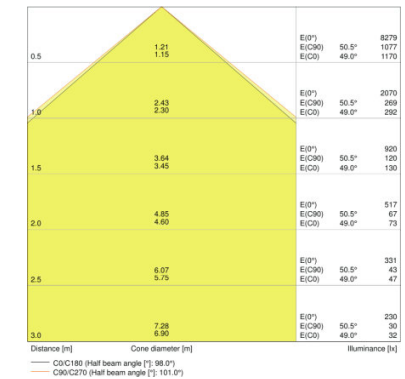

FLOODLIGHT LED 10 W 4000 K WT

FLOODLIGHT LED 20 W 3000 K WT

FLOODLIGHT LED 20 W 3000 K BK

FLOODLIGHT LED 20 W 4000 K BK

FLOODLIGHT LED 50 W 3000 K WT

FLOODLIGHT LED 50 W 3000 K BK

FLOODLIGHT LED 50 W 4000 K BK