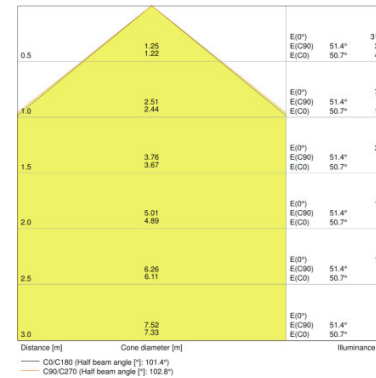

FLOODLIGHT LED 150 W 4000 K BK,
FLOODLIGHT LED 150 W 6500 K BK

FLOODLIGHT LED 20 W 3000 K WT