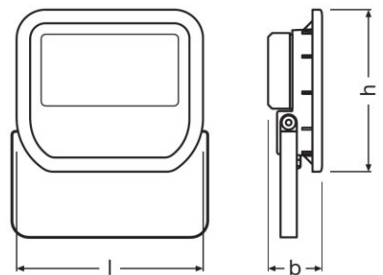

FLOODLIGHT LED 10 W 3000 K WT,
FLOODLIGHT LED 10 W 4000 K WT

FLOODLIGHT LED 20 W 3000 K WT

FLOODLIGHT LED 20 W 3000 K BK,
FLOODLIGHT LED 20 W 4000 K BK

FLOODLIGHT LED 50 W 3000 K WT