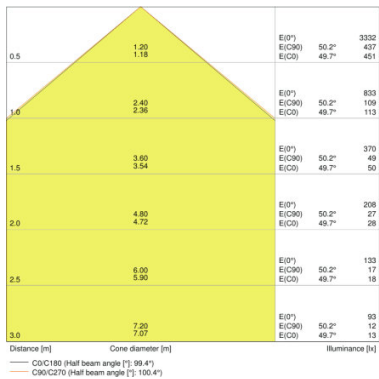

FLOODLIGHT LED 10 W 3000 K WT

FLOODLIGHT LED 10 W 4000 K WT

FLOODLIGHT LED 20 W 3000 K WT

FLOODLIGHT LED 20 W 3000 K BK