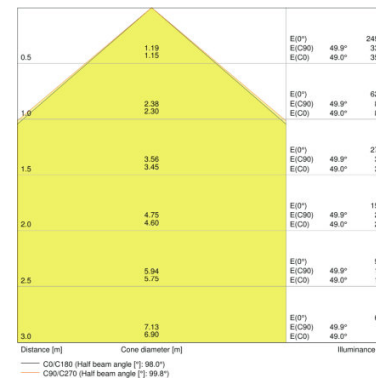

FLOODLIGHT LED 50 W 3000 K BK

FLOODLIGHT LED 150 W 4000 K BK