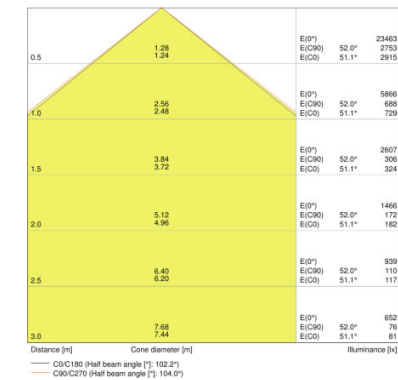

FLOODLIGHT LED 50 W 4000 K BK

FLOODLIGHT LED 150 W 6500 K BK