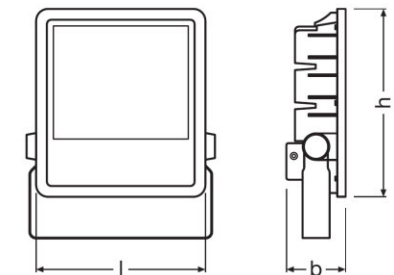

FLOODLIGHT LED 10 W 3000 K WT,
FLOODLIGHT LED 10 W 4000 K WT

FLOODLIGHT LED 20 W 3000 K WT

FLOODLIGHT LED 20 W 3000 K BK,
FLOODLIGHT LED 20 W 4000 K BK

FLOODLIGHT LED 50 W 3000 K WT