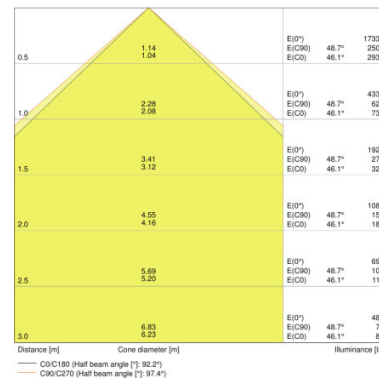

FLOODLIGHT LED 50 W 3000 K WT

FLOODLIGHT LED 100 W 6500 K BK