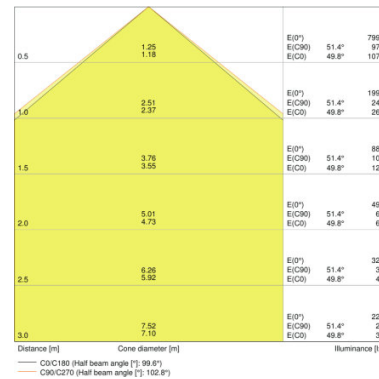

FLOODLIGHT LED 10 W 4000 K WT

FLOODLIGHT LED 20 W 3000 K WT

FLOODLIGHT LED 20 W 3000 K BK

FLOODLIGHT LED 20 W 4000 K BK

FLOODLIGHT LED 50 W 3000 K WT

FLOODLIGHT LED 50 W 3000 K BK

FLOODLIGHT LED 50 W 4000 K BK