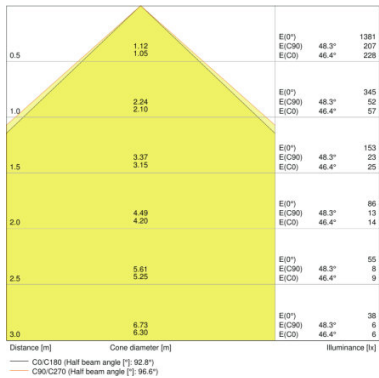

FLOODLIGHT LED 50 W 3000 K BK,
FLOODLIGHT LED 50 W 4000 K BK

FLOODLIGHT LED 10 W 3000 K WT