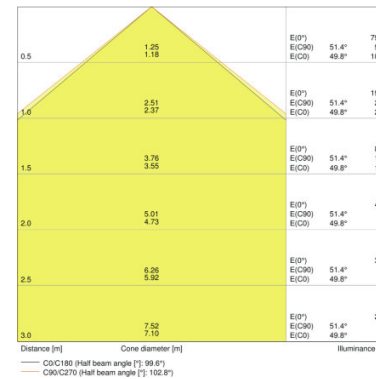

FLOODLIGHT LED 10 W 4000 K WT

FLOODLIGHT LED 20 W 3000 K WT

FLOODLIGHT LED 20 W 3000 K BK

FLOODLIGHT LED 20 W 4000 K BK

FLOODLIGHT LED 50 W 3000 K WT

FLOODLIGHT LED 50 W 3000 K BK

FLOODLIGHT LED 50 W 4000 K BK