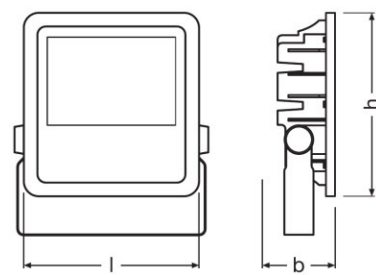

FLOODLIGHT LED 10 W 3000 K WT,
FLOODLIGHT LED 10 W 4000 K WT

FLOODLIGHT LED 20 W 3000 K WT

FLOODLIGHT LED 20 W 3000 K BK,
FLOODLIGHT LED 20 W 4000 K BK

FLOODLIGHT LED 50 W 3000 K WT