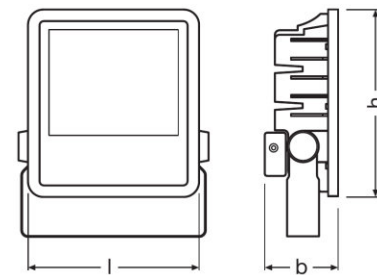

FLOODLIGHT LED 10 W 3000 K WT,
FLOODLIGHT LED 10 W 4000 K WT

FLOODLIGHT LED 20 W 3000 K WT

FLOODLIGHT LED 20 W 3000 K BK,
FLOODLIGHT LED 20 W 4000 K BK

FLOODLIGHT LED 50 W 3000 K WT