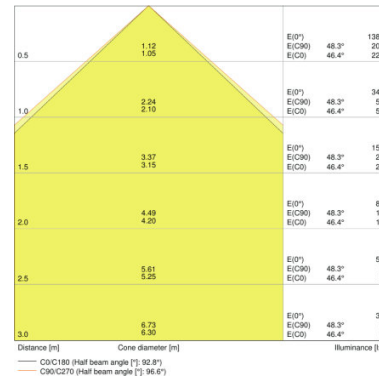

FLOODLIGHT LED 100 W 4000 K BK,  
FLOODLIGHT LED 100 W 6500 K BK

FLOODLIGHT LED 150 W 4000 K BK,  
FLOODLIGHT LED 150 W 6500 K BK

FLOODLIGHT LED 200 W 4000 K BK,  
FLOODLIGHT LED 200 W 6500 K BK

FLOODLIGHT LED 10 W 3000 K WT