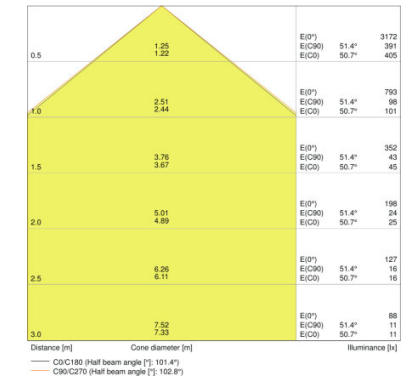

FLOODLIGHT LED 200 W 4000 K BK,
FLOODLIGHT LED 200 W 6500 K BK

FLOODLIGHT LED 20 W 3000 K BK