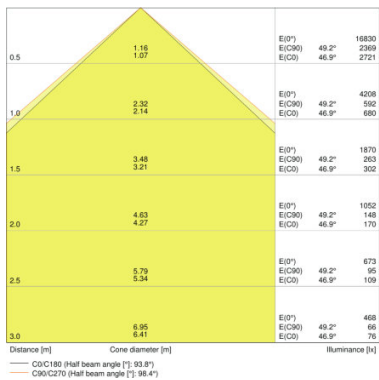

FLOODLIGHT LED 10 W 4000 K WT

FLOODLIGHT LED 20 W 3000 K WT

FLOODLIGHT LED 20 W 3000 K BK

FLOODLIGHT LED 20 W 4000 K BK

FLOODLIGHT LED 50 W 3000 K WT

FLOODLIGHT LED 50 W 3000 K BK

FLOODLIGHT LED 50 W 4000 K BK