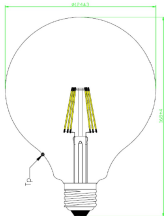

ToLEDo Retro G120

TOLEDO RT G120 1000LM E27 SL

0027147

Physical data

Max. Lamp Diameter (mm) - D	124
Lamp Length (mm) - C/L	168
Lamp dimension equal to filament lamp equivalent	Yes

TECHNICAL DRAWINGS

ToLEDo Retro G120