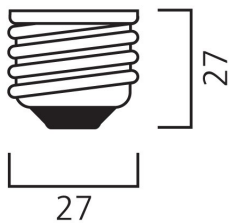

ToLEDo Ball Dimmable

TOLEDO BALL V3 DIMFR 470LM E27 SL

0026947

Diameter (mm)	45
Max. Lamp Diameter (mm) - D	45
Lamp Length (mm) - C/L	87
Single packaging type	Box/Sleeve
Weight (kg)	0.08
Lamp dimension equal to filament lamp equivalent	Yes
Inner package net weight (kg)	0.47
Inner package dimensions (L x W x H) (cm)	15.50 x 10.50 x 11.70
Outer package dimensions (L x W x H) (cm)	55.00 x 32.60 x 13.70
Single package dimensions (L x W x H) (cm)	10.20 x 4.80 x 4.80

Electrical data

Current (A)	58
Drive current (mA)	45
Equivalent watt (W)	40
kWh per 1000 hours burning time	7
Lamp power factor	0.5
Watt (Nominal) (W)	6.2
Efficacy (Rated) (lm/w)	75.80
Watt (Rated) (W)	6.2
Voltage (V)	220-240

TECHNICAL DRAWINGS

E27