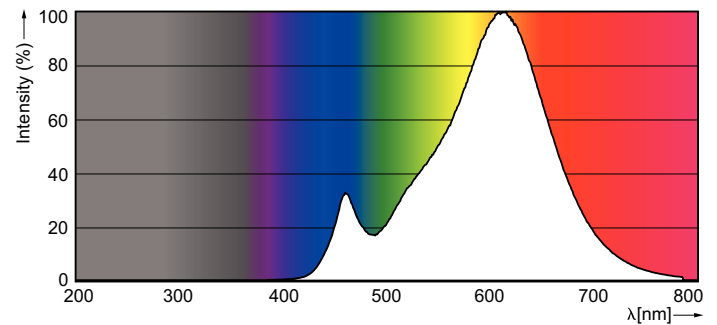

### Product data

General Information		Power (Rated) (Nom)	
Cap-Base	E27 [ E27]		8.5 W
Reddot Design Award Winner mark	Reddot Design Award Winner 2016	Lamp Current (Nom)	45 mA
Nominal Lifetime (Nom)	25000 h	Wattage Equivalent	60 W
Switching Cycle	50000X	Starting Time (Nom)	0.5 s
Technical Type	8.5-60W	Warm Up Time to 60% Light (Nom)	0.5 s
		Power Factor (Nom)	0.7
		Voltage (Nom)	220-240 V
Light Technical		Temperature	
Color Code	822-827 [ tunable warm white]	T-Case Maximum (Nom)	110 °C
Luminous Flux (Nom)	806 lm		
Luminous Flux (Rated) (Nom)	806 lm	Controls and Dimming	
Color Designation	Warm White (WW)	Dimmable	Yes
Correlated Color Temperature (Nom)	2200-2700 K		
Luminous Efficacy (rated) (Nom)	94.00 lm/W	Mechanical and Housing	
Color Consistency	<6	Bulb Finish	Clear
Color Rendering Index (Nom)	80		
LLMF At End Of Nominal Lifetime (Nom)	70 %	Approval and Application	
		Energy Saving Product	Yes
		Suitable For Accent Lighting	No
Operating and Electrical			
Input Frequency	50 to 60 Hz		

### Dimensional drawing

LED DT 9-60W E27 A60 CL

Product	D	C
MAS LEDbulb DT 9-60W E27 A60 CL	60 mm	110 mm

### Photometric data

DT 9-60W A60 WW 2200-2700 K

DT 6-40W, 9-60W, ND 6.5-40W, 9.5-60W 2200-2700K A60 CL