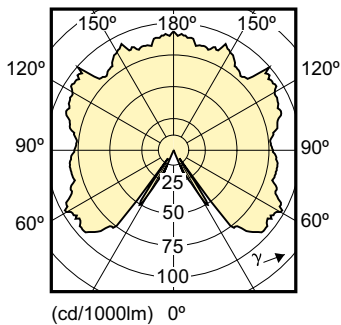

### Product data

General Information		Power (Rated) (Nom)	
Cap-Base	E27 [ E27]		8.5 W
Reddot Design Award Winner mark	Reddot Design Award Winner 2016	Lamp Current (Nom)	45 mA
Nominal Lifetime (Nom)	25000 h	Wattage Equivalent	60 W
Switching Cycle	50000X	Starting Time (Nom)	0.5 s
Technical Type	8.5-60W	Warm Up Time to 60% Light (Nom)	0.5 s
		Power Factor (Nom)	0.7
		Voltage (Nom)	220-240 V
Light Technical		Temperature	
Color Code	822-827 [ tunable warm white]	T-Case Maximum (Nom)	110 °C
Luminous Flux (Nom)	806 lm		
Luminous Flux (Rated) (Nom)	806 lm	Controls and Dimming	
Color Designation	Warm White (WW)	Dimmable	Yes
Correlated Color Temperature (Nom)	2200-2700 K		
Luminous Efficacy (rated) (Nom)	94.00 lm/W	Mechanical and Housing	
Color Consistency	<6	Bulb Finish	Clear
Color Rendering Index (Nom)	80		
LLMF At End Of Nominal Lifetime (Nom)	70 %	Approval and Application	
		Energy Saving Product	Yes
		Suitable For Accent Lighting	No
Operating and Electrical			
Input Frequency	50 to 60 Hz		

Order code	929001150902
Numerator - Quantity Per Pack	1
Numerator - Packs per outer box	10
Material Nr. (12NC)	929001150902
Net Weight (Piece)	0.076 kg

### Dimensional drawing

LED DT 9-60W E27 A60 CL

Product	D	C
MAS LEDbulb DT 9-60W E27 A60 CL	60 mm	110 mm

### Photometric data

DT 9-60W A60 WW 2200-2700 K

DT 6-40W, 9-60W, ND 6.5-40W, 9.5-60W 2200-2700K A60 CL