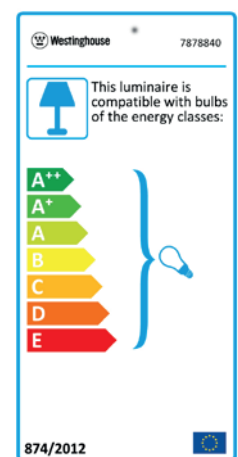

SPEC SHEET

Westinghouse Flora Royal Ceiling Fan

Item Number **7878840** Ø 76 cm/30"

Design: Satin chrome, silver/white blades,
single light with opal frosted glass, pull chain,
remote/wall control adaptable

Specifications

Operation: summer-winter use
Room size: for rooms up to 12 sqm
Installation: install with or without a down rod
Guarantee: 10 year extended manufacturer's warranty on the motor
Weight net/gross: 5,3 / 5,9 kg
Box dimension: 398 x 210 x 237 mm
EAN Code: 4895105605740
Voltage: 230V/50Hz

Energy Specifications

Electricity consumption/year: 17,95 kWh
RPM: 240/180/120
Wattage: 54/38/27
Noise level: 46,10dB(A)
Motor size: AC Motor 153 x 12 mm
Lamp socket: 1 x E 27, max. 60 W (not included)
Maximum fan flow rate: 113,84 m³/min
Blade pitch: 18°
Max. ceiling pitch: 13°

silver/
white

A. Top of Canopy to Bottom of Blade	22 cm
B. Top of Canopy to Bottom of Switch House	/ cm
C. Top of Canopy to Bottom of Canopy	6 cm
D. Width of Motor Housing	17 cm
E. Width of Canopy	13 cm
F. Top of Canopy to Bottom of Glass	38 cm