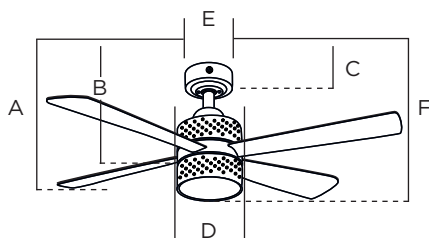

SPEC SHEET

Westinghouse Flora Royal Ceiling Fan

Item Number **7878840** Ø 76 cm/30"

Design: Satin chrome, silver/white blades,
single light with opal frosted glass, pull chain,
remote/wall control adaptable

Specifications

Operation: summer-winter use
Room size: for rooms up to 12 sqm
Installation: install with or without a down rod
Guarantee: 10 year extended manufacturer's warranty on the motor
Weight net/gross: 5,3 / 5,9 kg
Box dimension: 398 x 210 x 237 mm
EAN Code: 4895105605740
Voltage: 230V/50Hz

Energy Specifications

Electricity consumption/year: 17,95 kWh
RPM: 240/180/120
Wattage: 54/38/27
Noise level: 46,10dB(A)
Motor size: AC Motor 153 x 12 mm
Lamp socket: 1 x E 27, max. 60 W (not included)
Maximum fan flow rate: 113,84 m³/min
Blade pitch: 18°
Max. ceiling pitch: 13°

silver/
white

A. Top of Canopy to Bottom of Blade	22 cm
B. Top of Canopy to Bottom of Switch House	/ cm
C. Top of Canopy to Bottom of Canopy	6 cm
D. Width of Motor Housing	17 cm
E. Width of Canopy	13 cm
F. Top of Canopy to Bottom of Glass	38 cm