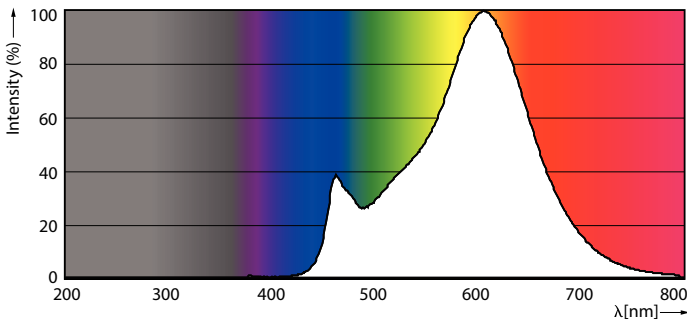

Photometric data

LEDcandle CLA 4.3-40W E14 B35 Clear 827 ND