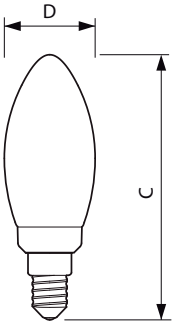

Product data

General Information		Lamp Current (Nom)	
Cap-Base	E14 [E14]		40 mA
Nominal Lifetime (Nom)	15000 h	Wattage Equivalent	40 W
Switching Cycle	20000X	Starting Time (Nom)	0.5 s
Technical Type	4.3-40W	Warm Up Time to 60% Light (Nom)	0.5 s
		Power Factor (Nom)	0.4
		Voltage (Nom)	220-240 V
Light Technical		Temperature	
Color Code	827 [CCT of 2700K]	T-Case Maximum (Nom)	45 °C
Luminous Flux (Nom)	470 lm		
Luminous Flux (Rated) (Nom)	470 lm	Controls and Dimming	
Color Designation	Warm White (WW)	Dimmable	No
Correlated Color Temperature (Nom)	2700 K		
Luminous Efficacy (rated) (Nom)	109.00 lm/W	Mechanical and Housing	
Color Consistency	<6	Bulb Finish	Clear
Color Rendering Index (Nom)	80		
LLMF At End Of Nominal Lifetime (Nom)	70 %	Approval and Application	
		Energy Efficiency Label (EEL)	A++
		Energy Consumption kWh/1000 h	5 kWh
Operating and Electrical			
Input Frequency	50 to 60 Hz		
Power (Rated) (Nom)	4.3 W		

Numerator - Packs per outer box	10
Material Nr. (12NC)	929001889702
Net Weight (Piece)	0.014 kg

Dimensional drawing

Candle B35 4.3-40W 470lm 2700K E14 ND

Product	D	C
CLA LEDCandle ND 4.3-40W E14 827 B35 CL	35 mm	97 mm