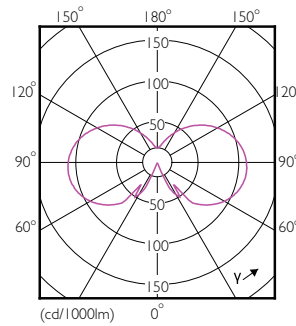

LEDcandle CLA 4.3-40W E14 B35 Clear 827 ND