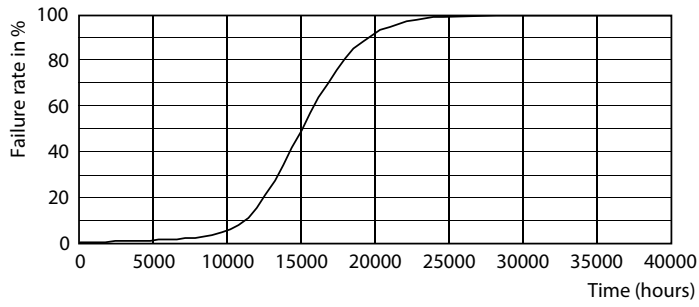

Product data

General Information		Lamp Current (Nom)	
Cap-Base	E14 [E14]		40 mA
Nominal Lifetime (Nom)	15000 h	Wattage Equivalent	40 W
Switching Cycle	20000X	Starting Time (Nom)	0.5 s
Technical Type	4.3-40W	Warm Up Time to 60% Light (Nom)	0.5 s
		Power Factor (Nom)	0.4
		Voltage (Nom)	220-240 V
Light Technical		Temperature	
Color Code	827 [CCT of 2700K]	T-Case Maximum (Nom)	45 °C
Luminous Flux (Nom)	470 lm		
Luminous Flux (Rated) (Nom)	470 lm	Controls and Dimming	
Color Designation	Warm White (WW)	Dimmable	No
Correlated Color Temperature (Nom)	2700 K		
Luminous Efficacy (rated) (Nom)	109.00 lm/W	Mechanical and Housing	
Color Consistency	<6	Bulb Finish	Clear
Color Rendering Index (Nom)	80		
LLMF At End Of Nominal Lifetime (Nom)	70 %	Approval and Application	
		Energy Efficiency Label (EEL)	A++
		Energy Consumption kWh/1000 h	5 kWh
Operating and Electrical			
Input Frequency	50 to 60 Hz		
Power (Rated) (Nom)	4.3 W		

Photometric data

LEDcandle CLA 4.3-40W E14 B35 Clear 827 ND

LEDcandle CLA 4.3-40W E14 B35 Clear 827 ND

Classic filament LED candles and lusters

Lifetime

LEDCandle CLA 4.3-40W E14 B35 Clear 827 ND

LEDCandle CLA 4.3-40W E14 B35 Clear 827 ND