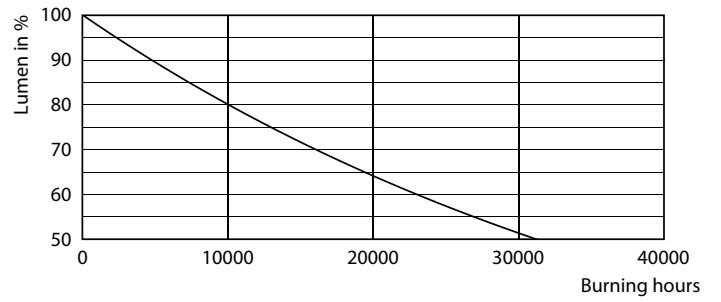

Product data

General Information		Lamp Current (Nom)	
Cap-Base	E14 [E14]		40 mA
Nominal Lifetime (Nom)	15000 h	Wattage Equivalent	40 W
Switching Cycle	20000X	Starting Time (Nom)	0.5 s
Technical Type	4.3-40W	Warm Up Time to 60% Light (Nom)	0.5 s
		Power Factor (Nom)	0.4
		Voltage (Nom)	220-240 V
Light Technical		Temperature	
Color Code	827 [CCT of 2700K]	T-Case Maximum (Nom)	45 °C
Luminous Flux (Nom)	470 lm		
Luminous Flux (Rated) (Nom)	470 lm	Controls and Dimming	
Color Designation	Warm White (WW)	Dimmable	No
Correlated Color Temperature (Nom)	2700 K		
Luminous Efficacy (rated) (Nom)	109.00 lm/W	Mechanical and Housing	
Color Consistency	<6	Bulb Finish	Clear
Color Rendering Index (Nom)	80		
LLMF At End Of Nominal Lifetime (Nom)	70 %	Approval and Application	
		Energy Efficiency Label (EEL)	A++
		Energy Consumption kWh/1000 h	5 kWh
Operating and Electrical			
Input Frequency	50 to 60 Hz		
Power (Rated) (Nom)	4.3 W		

Photometric data

LEDcandle CLA 4.3-40W E14 B35 Clear 827 ND

LEDcandle CLA 4.3-40W E14 B35 Clear 827 ND

Classic filament LED candles and lusters

Lifetime

LEDCandle CLA 4.3-40W E14 B35 Clear 827 ND

LEDCandle CLA 4.3-40W E14 B35 Clear 827 ND