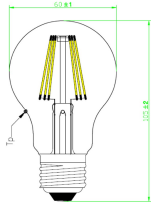

ToLEDo Retro A60

ToLEDo RT A60 1000LM E27 SL

0027137

Physical data

Max. Lamp Diameter (mm) - D	60
Lamp Length (mm) - C/L	105
Lamp dimension equal to filament lamp equivalent	Yes

TECHNICAL DRAWINGS